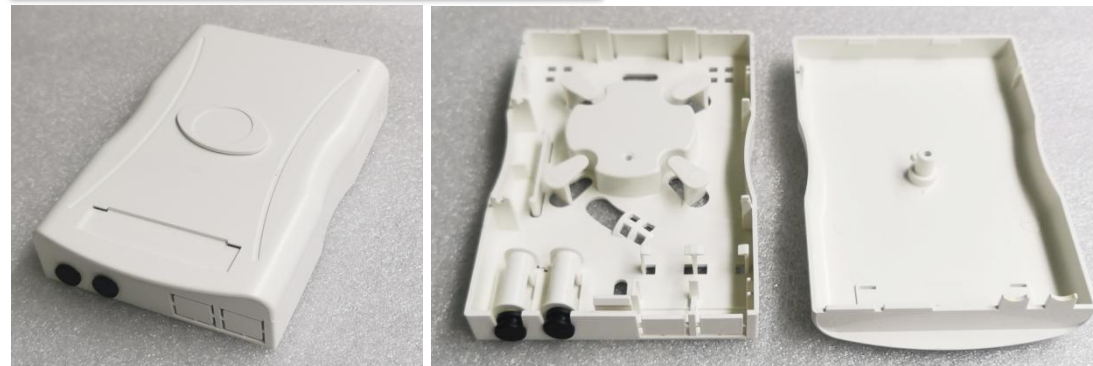

WT-FTTD-ATB-NM02

Size 80*121*25mm

Capacity 2 core