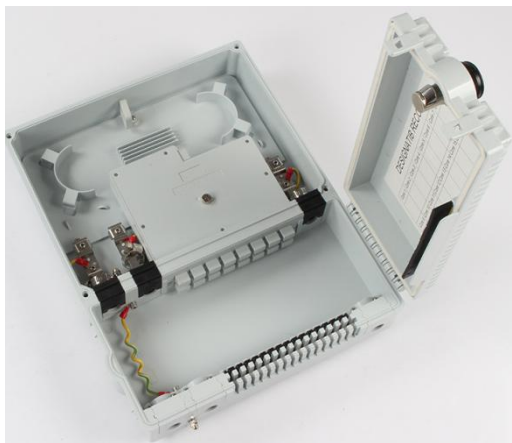

WIRENET

FIBER OPTIC TERMINAL BOX

Description

Fiber to the home (FTTH) infrastructures make network organizers adopt powerful management and planning systems, FTTH termination box is a small part of this system and provides a cost-effective solution for FTTH applications.

WT-OTB-48A

Size	425*345*125mm
Capacity	16 core /1*16 PLC/2pcs 1*8
Accessories	PLC, adaptor,Pigtail

WT-FDB0208F

Size	340*210*90mm
Capacity	16core
Accessories	PLC,mini SC adaptor,Pigtail

WT-FDB0416HWF

Size	290*185*108mm
Capacity	16core /1*16 PLC/2pcs 1*8
Accessories	PLC, Pigtail,adaptor,LGX

WT-ODP-2A16

Size	343*303*98mm
Capacity	288corel
Accessories	Fusible protective tube

WT-FDB0408HWF

Size	420*345*130
Capacity	24core /1*16 PLC/2pcs 1*8
Accessories	PLC, adaptor,Pigtail

WT-FDB0216HWG

Size	308*190*120mm
Capacity	16core
Accessories	PLC,mini SC adaptor,Pigtail