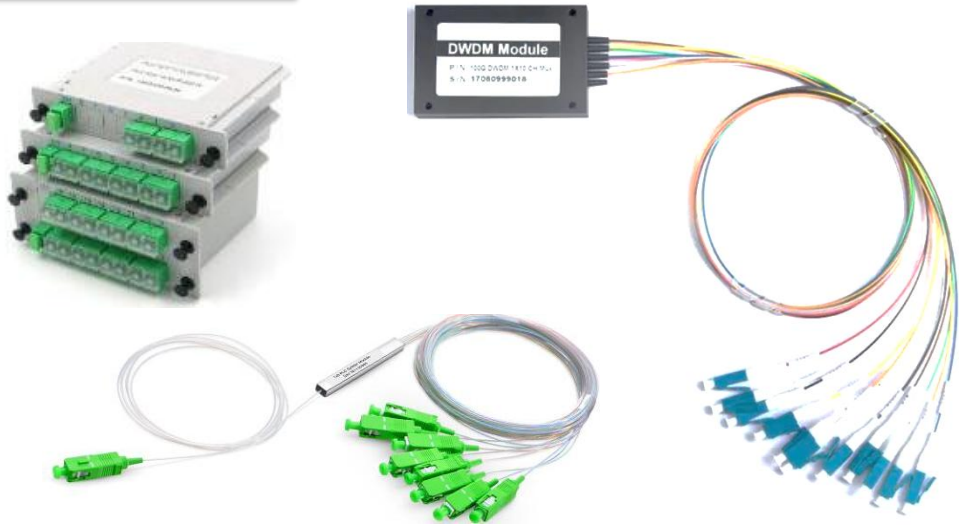

WIRENET

FIBER OPTIC TERMINAL BOX

Description

Fiber to the home (FTTH) infrastructures make network organizers adopt powerful management and planning systems, FTTH termination box is a small part of this system and provides a cost-effective solution for FTTH applications.

Size	395*245*130mm
Capacity	288corel
Accessories	Fusible protective tube

WTFTB04/24-96

Size	420*345*130
Capacity	24core /1*16 PLC/2pcs 1*8
Accessories	PLC, adaptor,Pigtail

FOP-16E fiber optical pedest

Size	250*650mm
Capacity	16core
Accessories	PLC, adaptor,Pigtail

FOP-16F fiber optical pedest

Size	780*400*150mm
Capacity	16core
Accessories	PLC, Pigtail,adaptor,LGX

FOP-16B fiber optical pedest

Size	700*310mm
Capacity	16core
Accessories	PLC, adaptor,Pigtail

WT-FDB0324E P&A

Size	350*270*120mm
Capacity	24core
Accessories	PLC, Pigtail,adaptor,LGX

Accessories

Mini-SC/APC
Mini-DLC
Mini-MPO

Optitap/SC

14 Years

Manufacturer&Supplier of Professional Fiber Optic Cabling System

Thank you for your reading!