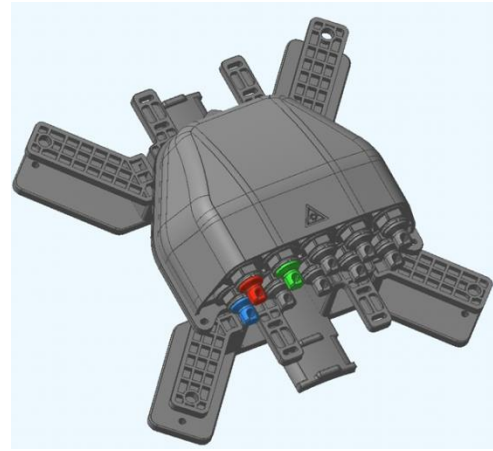

WT-OTB-24D P&A

Size	320*240*100mm
Capacity	24core/1*16 PLC
Accessories	PLC, adaptor,Pigtail

WT-FDB0208FS

Size	295*185*110mm
Capacity	8 core /1*8 PLC
Accessories	PLC, Mini SC adaptor,Pigtail

WT-FDB0208HW

Size	285*215*115mm
Capacity	16corel
Accessories	PLC, Mini SC adaptor,Pigtail

WT-FTB-10B-1

Size	209*205*86mm
Capacity	10 port
Accessories	PLC, Mini SC adaptor,Pigtail

WT-FTB-10B-2 Optitap

Size	200x187x76mm
Capacity	10 port
Accessories	Optitap fast connector ,PLC,DWC,adaptor

WT-FTB-18B-2 Mini SC