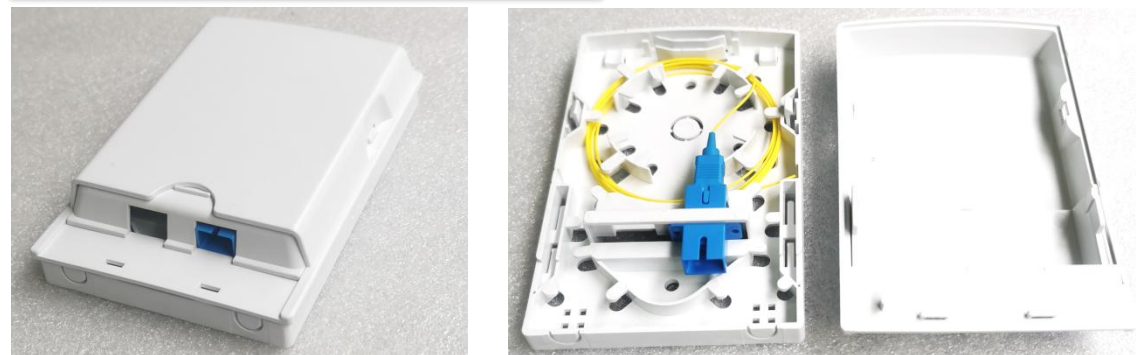

WT2C-B01

Size 86*130*26mm

Capacity 2 core