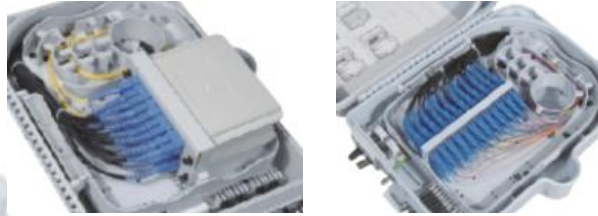

WT-OTB-24D P&A

Size	320*240*100mm
Capacity	24core/1*16 PLC
Accessories	PLC, adaptor,Pigtail