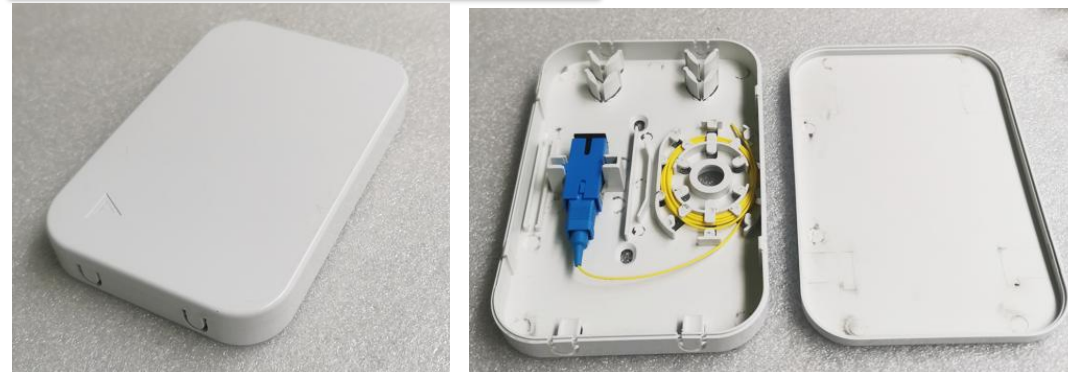

WT-FTTD-ATB-NL1

Size 90*134.8*18.8mm

Capacity 1 core