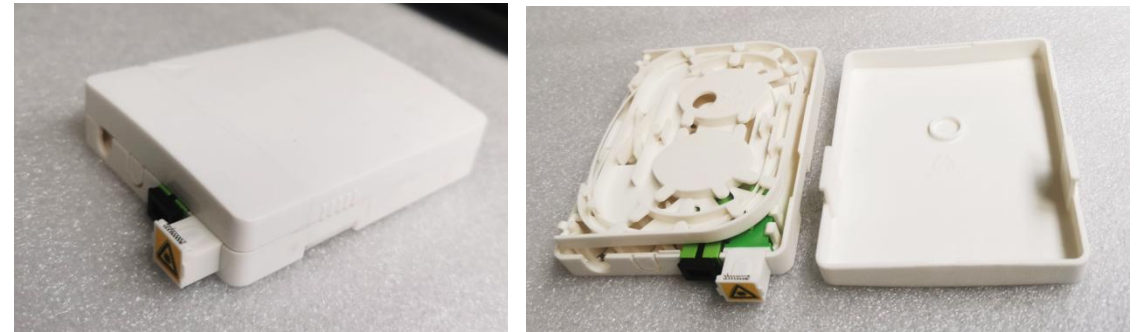

WT-FTTD-ATB-I02

Size 81.8*105*23.5mm

Capacity 2 core