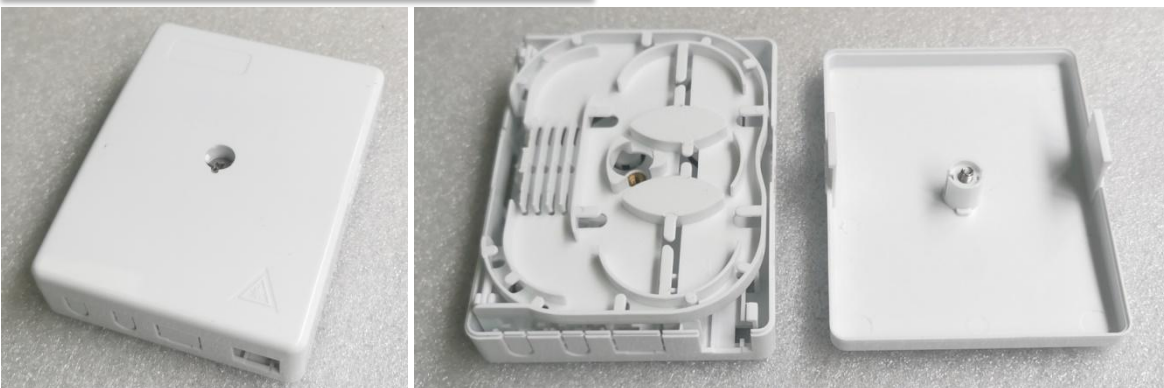

WT-FTTD-ATB-M02E

Size 80*101.5*25.5mm

Capacity 2 core