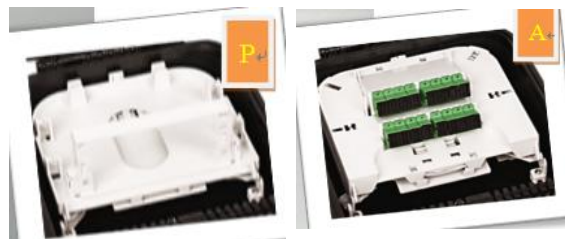

Capacity 1 core

WT-OFS-FTTH-A

Size 150*105*30mm

Capacity 4 core

WT-FDB0416 P&A

Size 300*210*90mm

Capacity 24core

Accessories PLC, adaptor, Pigtail