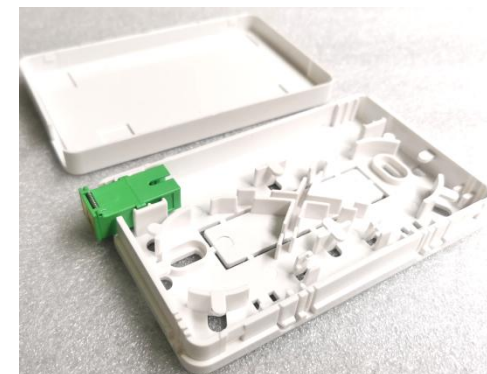

WT-FTTD-ATB-YNS1

Size 93.4*83.5*30mm

Capacity 1 core

WT-FTTD-ATB-AGD2

Size 70*16*116.6mm

Capacity 2 core

WT-FDB0416PT

Size 306*237*116mm

Capacity 16core

Accessories PLC, adaptor, Pigtail

WT-FDB0416HWF

Size 306*237*116mm

Capacity 16corel

Accessories PLC, MINI SC adaptor, adaptor