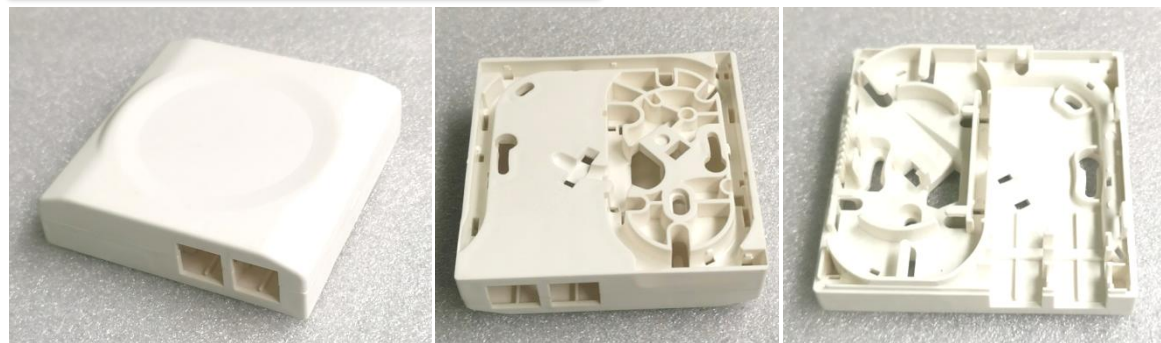

FTTH Termination Box available for the distribution and terminal connection for various kinds of optical fiber system, Some are used for indoor cabling and others are designed to install on outdoor pole or wall mount use. They are of light and compact design, Mainly used in fiber optic drop cable, pigtails or splitters cabling in residential buildings area. Most of them are applied to wall mounted type. The capacity is optional, such as small single fiber distribution box, 2 ports, 4 ports, 6 ports, 8 ports, 12 ports, 16 ports, 24 ports or even high density fiber distribution requirements.

Capacity 2 core

WT2C-B01

Size 86*130*26mm

Capacity 2 core

WT-FTTD-ATB-H01&02

Size 85.8*114*23mm

Capacity 1cor & 2 core

WT-FTTD-ATB-U02