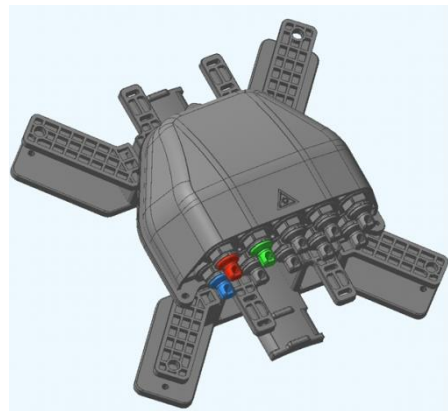

WT-OTB-24D P&A

Size	320*240*100mm
Capacity	24core/1*16 PLC
Accessories	PLC, adaptor,Pigtail

WT-FDB0208FS

Size	295*185*110mm
Capacity	8 core /1*8 PLC
Accessories	PLC, Mini SC adaptor,Pigtail

WT-FDB0208HW

Size	285*215*115mm
Capacity	16corel
Accessories	PLC, Mini SC adaptor,Pigtail

WT-FTB-10B-1

Size	209*205*86mm
Capacity	10 port
Accessories	PLC, Mini SC adaptor,Pigtail

WT-FTB-10B-2 Optitap

Size	200x187x76mm
Capacity	10 port
Accessories	Optitap fast connector ,PLC,DWC,adaptor

WT-FTB-18B-2 Mini SC

Size	199x193x107mm
Capacity	18 port
Accessories	Mini SC fast connector ,PLC,

WT-FTB-11B-2 miniSC

Size	200x187x76mm
Capacity	10 port
Accessories	mini fast connector ,PLC,DWC,adaptor

WT-FDB0416PT

Size	295*185*110
Capacity	16 core /1*16 PLC/2pcs 1*8
Accessories	PLC, adaptor,Pigtail