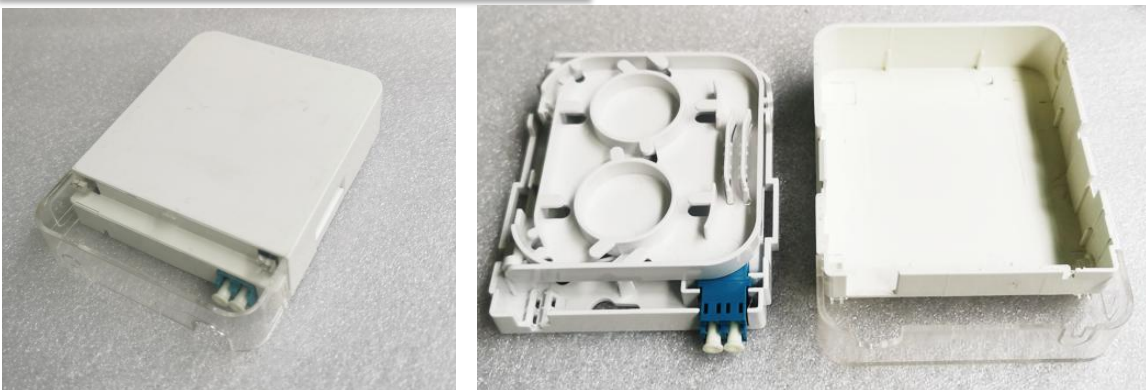

WIRENET

FIBER OPTIC TERMINAL BOX

Description

Fiber to the home (FTTH) infrastructures make network organizers adopt powerful management and planning systems, FTTH termination box is a small part of this system and provides a cost-effective solution for FTTH applications.

FTTH Termination Box available for the distribution and terminal connection for various kinds of optical fiber system, Some are used for indoor cabling and others are designed to install on outdoor pole or wall mount use. They are of light and compact design, Mainly used in fiber optic drop cable, pigtails or splitters cabling in residential buildings area. Most of them are applied to wall mounted type. The capacity is optional, such as small single fiber distribution box, 2 ports, 4 ports, 6 ports, 8 ports, 12 ports, 16 ports, 24 ports or even high density fiber distribution requirements.

Capacity 2 core

WT2C-B01

Size 86*130*26mm

Capacity 2 core

WT-FTTD-ATB-H01&02

Size 85.8*114*23mm

Capacity 1cor & 2 core

WT-FTTD-ATB-U02