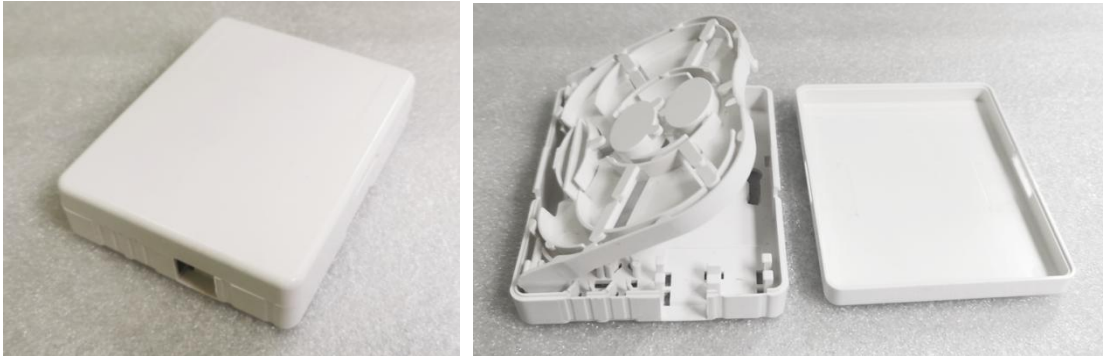

WT-FTTD-ATB-E02

Size 80*100*23mm

Capacity 2 core