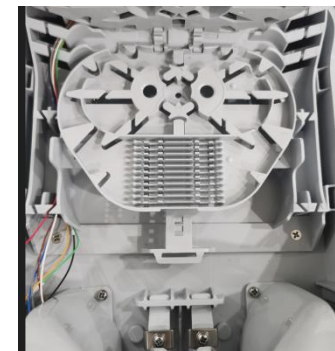

WT-OTB-48A

Size	425*345*125mm
Capacity	16 core /1*16 PLC/2pcs 1*8
Accessories	PLC, adaptor,Pigtail

WT-FDB0208F

Size	340*210*90mm
Capacity	16core
Accessories	PLC,mini SC adaptor,Pigtail

WT-FDB0416HWF

Size	290*185*108mm
Capacity	16core /1*16 PLC/2pcs 1*8
Accessories	PLC, Pigtail,adaptor,LGX