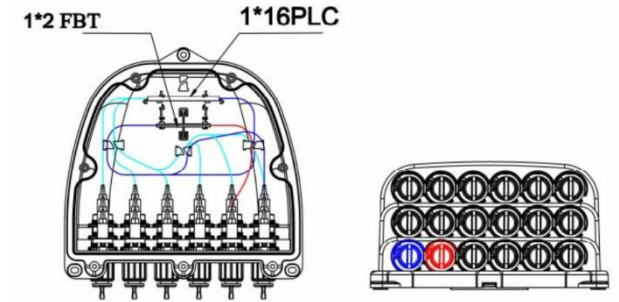

WT-OTB-24D P&A

Size	320*240*100mm
Capacity	24core/1*16 PLC
Accessories	PLC, adaptor,Pigtail

WT-FDB0208FS

Size	295*185*110mm
Capacity	8 core /1*8 PLC
Accessories	PLC, Mini SC adaptor,Pigtail

WT-FDB0208HW

Size	285*215*115mm
Capacity	16corel
Accessories	PLC, Mini SC adaptor,Pigtail

WT-FTB-10B-1

Size	209*205*86mm
Capacity	10 port
Accessories	PLC, Mini SC adaptor,Pigtail

WT-FTB-10B-2 Optitap

Size	200x187x76mm
Capacity	10 port
Accessories	Optitap fast connector ,PLC,DWC,adaptor

WT-FTB-18B-2 Mini SC

Size	199x193x107mm
Capacity	18 port
Accessories	Mini SC fast connector ,PLC,

WT-FTB-11B-2 miniSC

Size	200x187x76mm
Capacity	10 port
Accessories	mini fast connector ,PLC,DWC,adaptor

WT-FDB0416PT

Size	295*185*110
Capacity	16 core /1*16 PLC/2pcs 1*8
Accessories	PLC, adaptor,Pigtail