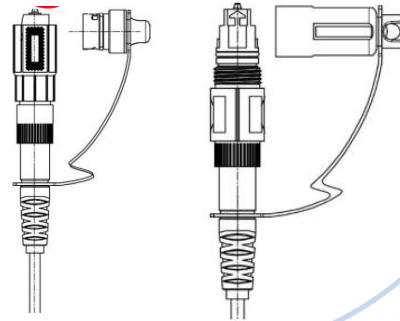

WT-FTTx Enclosure -104

Size	210*113*90mm
Capacity	5 coupler
Accessories	PLC, Pigtail, adaptor, fastconnector

WT-FTTx Enclosure -108/208

Size	338*113*90mm
Capacity	9coupler/10 coupler
Accessories	PLC, Pigtail, adaptor, fastconnector

Coupler choice:
optitap /mini SC

WT-FTTx Enclosure -206

Size	263*113*90mm
Capacity	7 coupler
Accessories	PLC, Pigtail, adaptor, fastconnector

WT-FTTx Enclosure -212

Size	365*140*90mm
Capacity	14 coupler
Accessories	PLC, adaptor, Pigtail, fastconnector