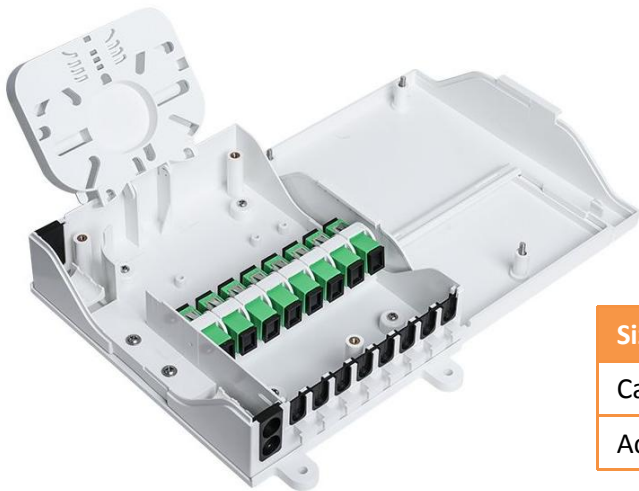

WIRENET

FIBER OPTIC TERMINAL BOX

Description

Fiber to the home (FTTH) infrastructures make network organizers adopt powerful management and planning systems, FTTH termination box is a small part of this system and provides a cost-effective solution for FTTH applications.

Accessories PLC, MINI SC adaptor, adaptor

WT-FTTD-ATB-04NA

Size 152*112*30mm

Capacity 4 core

WT-FTTD-ATB-04A

Size 100*80*30mm

Capacity 4 core

WT-FTTD-FRB-04C

Size 100*80*30mm

Capacity 4 core

WT-FTTD-ATB-08A

Size 205*118*31.6mm

Capacity 8 core

WT-FAT-0208T

Size	192*133*47mm
Capacity	8 core
Accessories	PLC, adaptor,Pigtail

WT-FAT-0216T