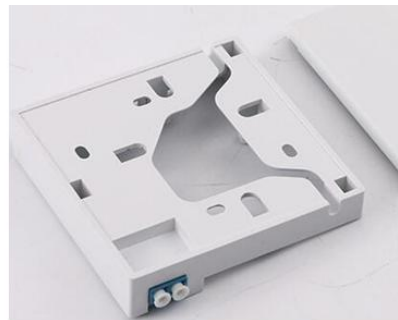

Size 80*80*20mm

Capacity 2 core

WT-FTTD-ATB-M02

Size 80*106*24.5mm

Capacity 2 core

WT-FTTD-ATB-NM02

Size 80*121*25mm

Capacity 2 core

WT-FTTD-ATB-M02E

Size 80*101.5*25.5mm

Capacity 2 core

WT-FTTD-ATB-NL1

Size 90*134.8*18.8mm

Capacity 1 core

WT-FTTD-ATB-M02

Size 86*86*22mm

Capacity 1 core

WT-OFS-FTTH-A

Size 150*105*30mm

Capacity 4 core

WT-FDB0416 P&A

Size 300*210*90mm

Capacity 24core

Accessories PLC, adaptor, Pigtail